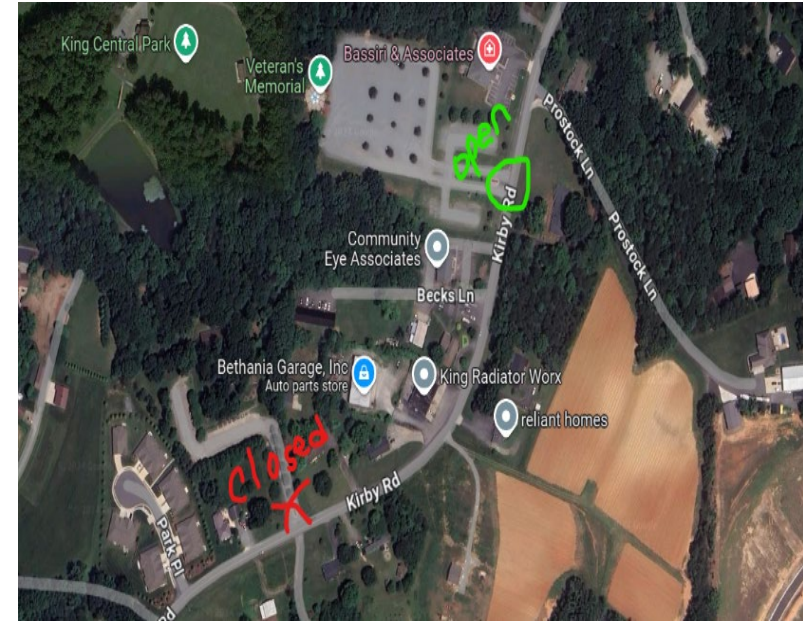

# Central Park Cabin Entrance

# CLOSED

To The Public From:

Monday thru Thursday

**12/02/2024 to 12/05/2024**

*For Maintenance*

*Gate Will Be Shut and Locked*

TO ENTER, USE THE  
VETERANS MEMORIAL ENTRANCE.