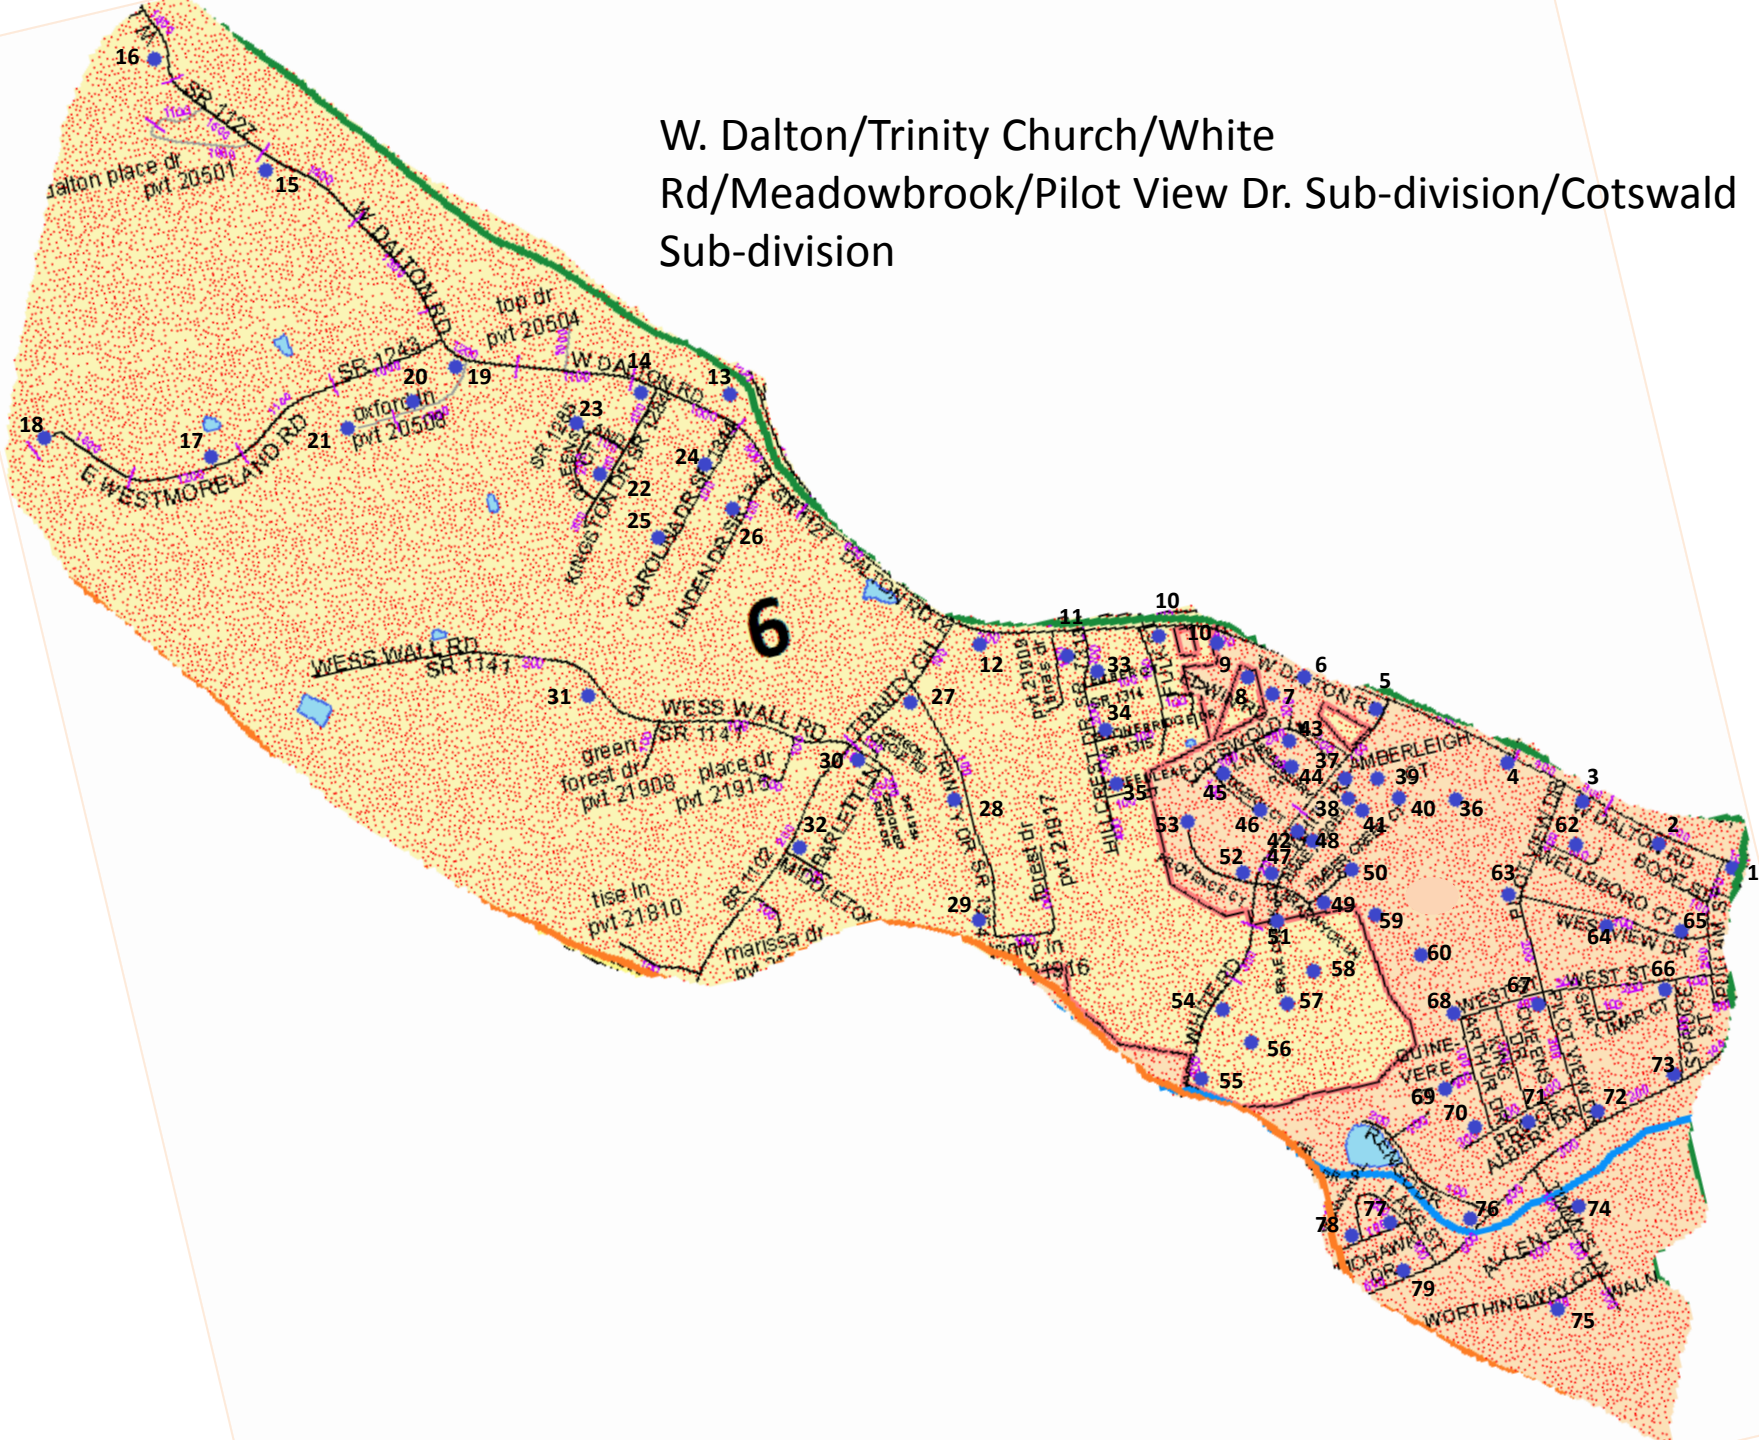

Jefferson Church Rd/Tuttle Rd/Sub-division off of Tuttle Rd area

Spainhour Mill Rd area

Newsome/Meadowbrook/Calloway Rd area

S. Main/Spainhour/Kirby/
E. Dalton/Dunwoody Sub-division area

W. Dalton/Trinity Church/White Rd/Meadowbrook/Pilot View Dr. Sub-division/Cotswald Sub-division

N.Main/Hartgrove/E.King/Brown/Helsabeck/
Mountain View/North Hampton Sub-
division/Glen Oaks Sub-division/High
Meadows Sub-division/

Mountain View Rd/North Ridge Sub-
division/Wood Creek Sub-division/

Hwy 66/Retail Cir
Shopping
Center/Timberline Sub-
division

Hwy 66/Moser Rd/Fox Dale
Sub-division

11

Hwy 66/Mountain View Rd/Mountain View Ch Rd/Twin Oaks Sub-division