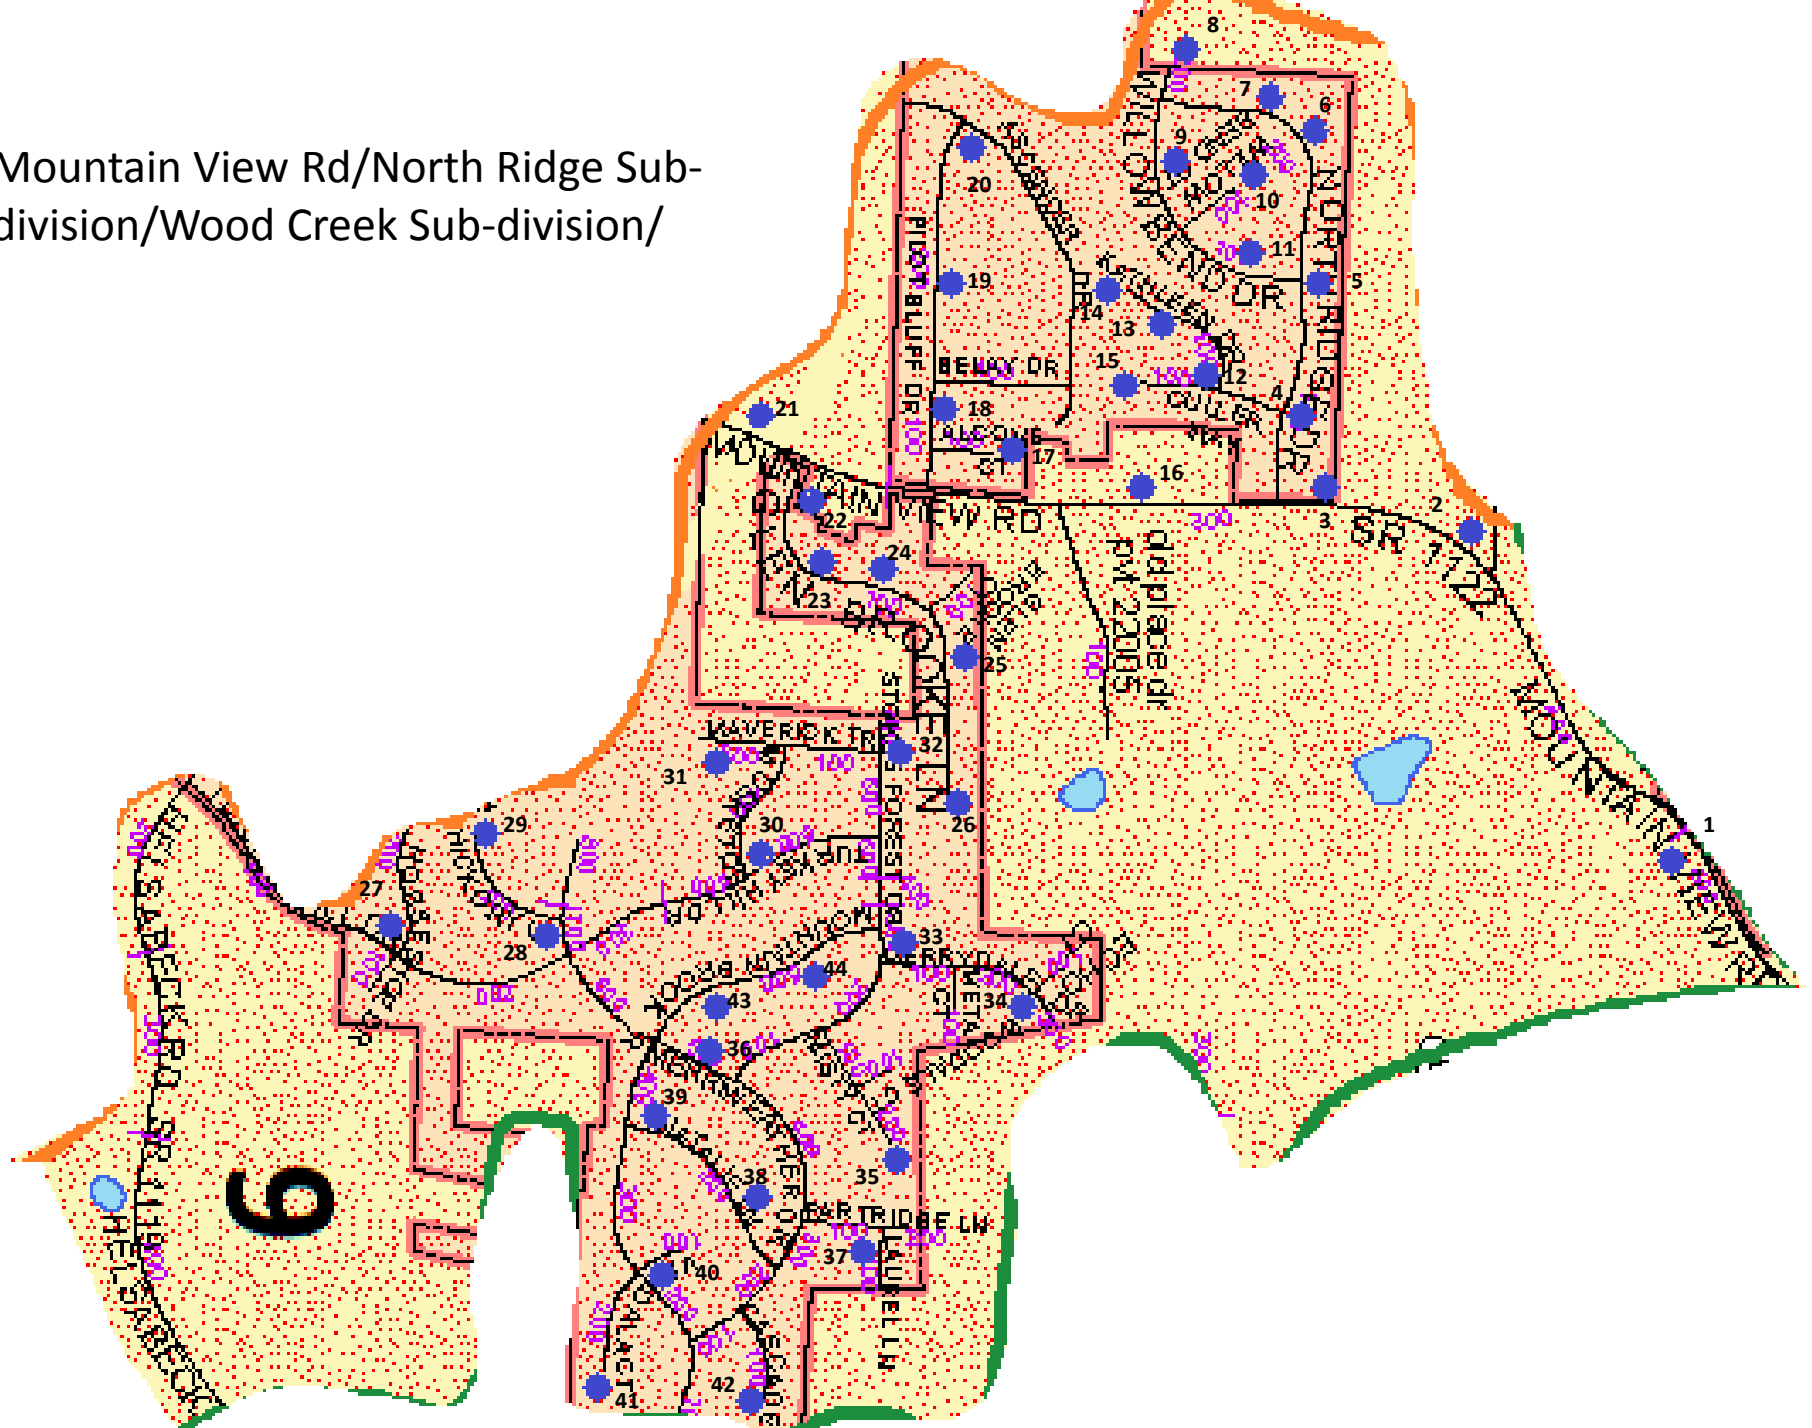

Jefferson Church Rd/Tuttle Rd/Sub-division off of Tuttle Rd area

Spainhour Mill Rd area

Newsome/Meadowbrook/Calloway Rd area

S. Main/Spainhour/Kirby/
E. Dalton/Dunwoody Sub-division area

W. Dalton/Trinity Church/White Rd/Meadowbrook/Pilot View Dr. Sub-division/Cotswald Sub-division

N.Main/Hartgrove/E.King/Brown/Helsabeck/
Mountain View/North Hampton Sub-
division/Glen Oaks Sub-division/High
Meadows Sub-division/

Mountain View Rd/North Ridge Sub-
division/Wood Creek Sub-division/

Hwy 66/Retail Cir
Shopping
Center/Timberline Sub-
division

Hwy 66/Moser Rd/Fox Dale
Sub-division

11

Hwy 66/Mountain View Rd/Mountain View Ch Rd/Twin Oaks Sub-division