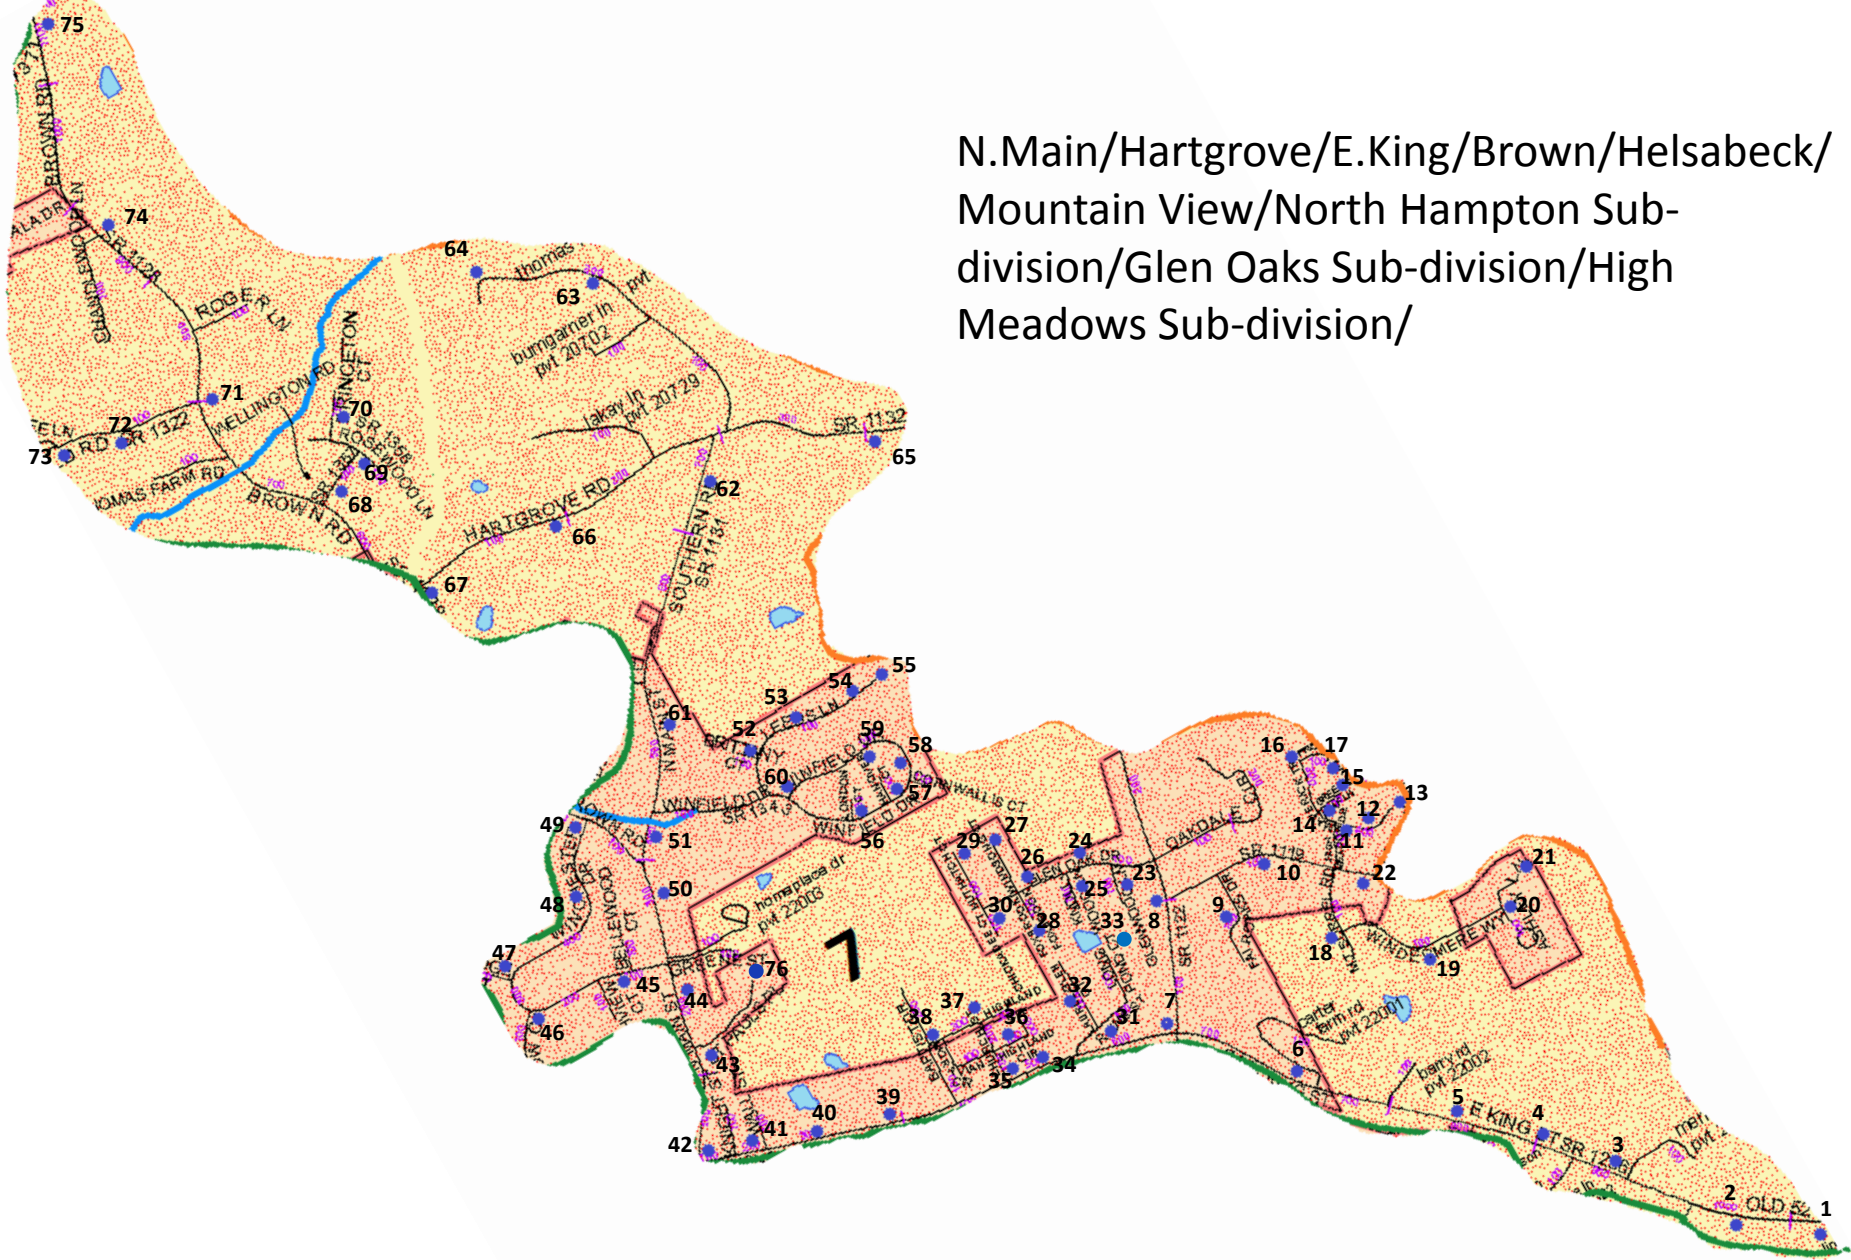

Jefferson Church Rd/Tuttle Rd/Sub-division off of Tuttle Rd area

Spainhour Mill Rd area

Newsome/Meadowbrook/Calloway Rd area

S. Main/Spainhour/Kirby/
E. Dalton/Dunwoody Sub-division area

W. Dalton/Trinity Church/White Rd/Meadowbrook/Pilot View Dr. Sub-division/Cotswald Sub-division

N.Main/Hartgrove/E.King/Brown/Helsabeck/
Mountain View/North Hampton Sub-
division/Glen Oaks Sub-division/High
Meadows Sub-division/

Mountain View Rd/North Ridge Sub-
division/Wood Creek Sub-division/

Hwy 66/Retail Cir
Shopping
Center/Timberline Sub-
division

Hwy 66/Moser Rd/Fox Dale
Sub-division

11

Hwy 66/Mountain View Rd/Mountain View Ch Rd/Twin Oaks Sub-division