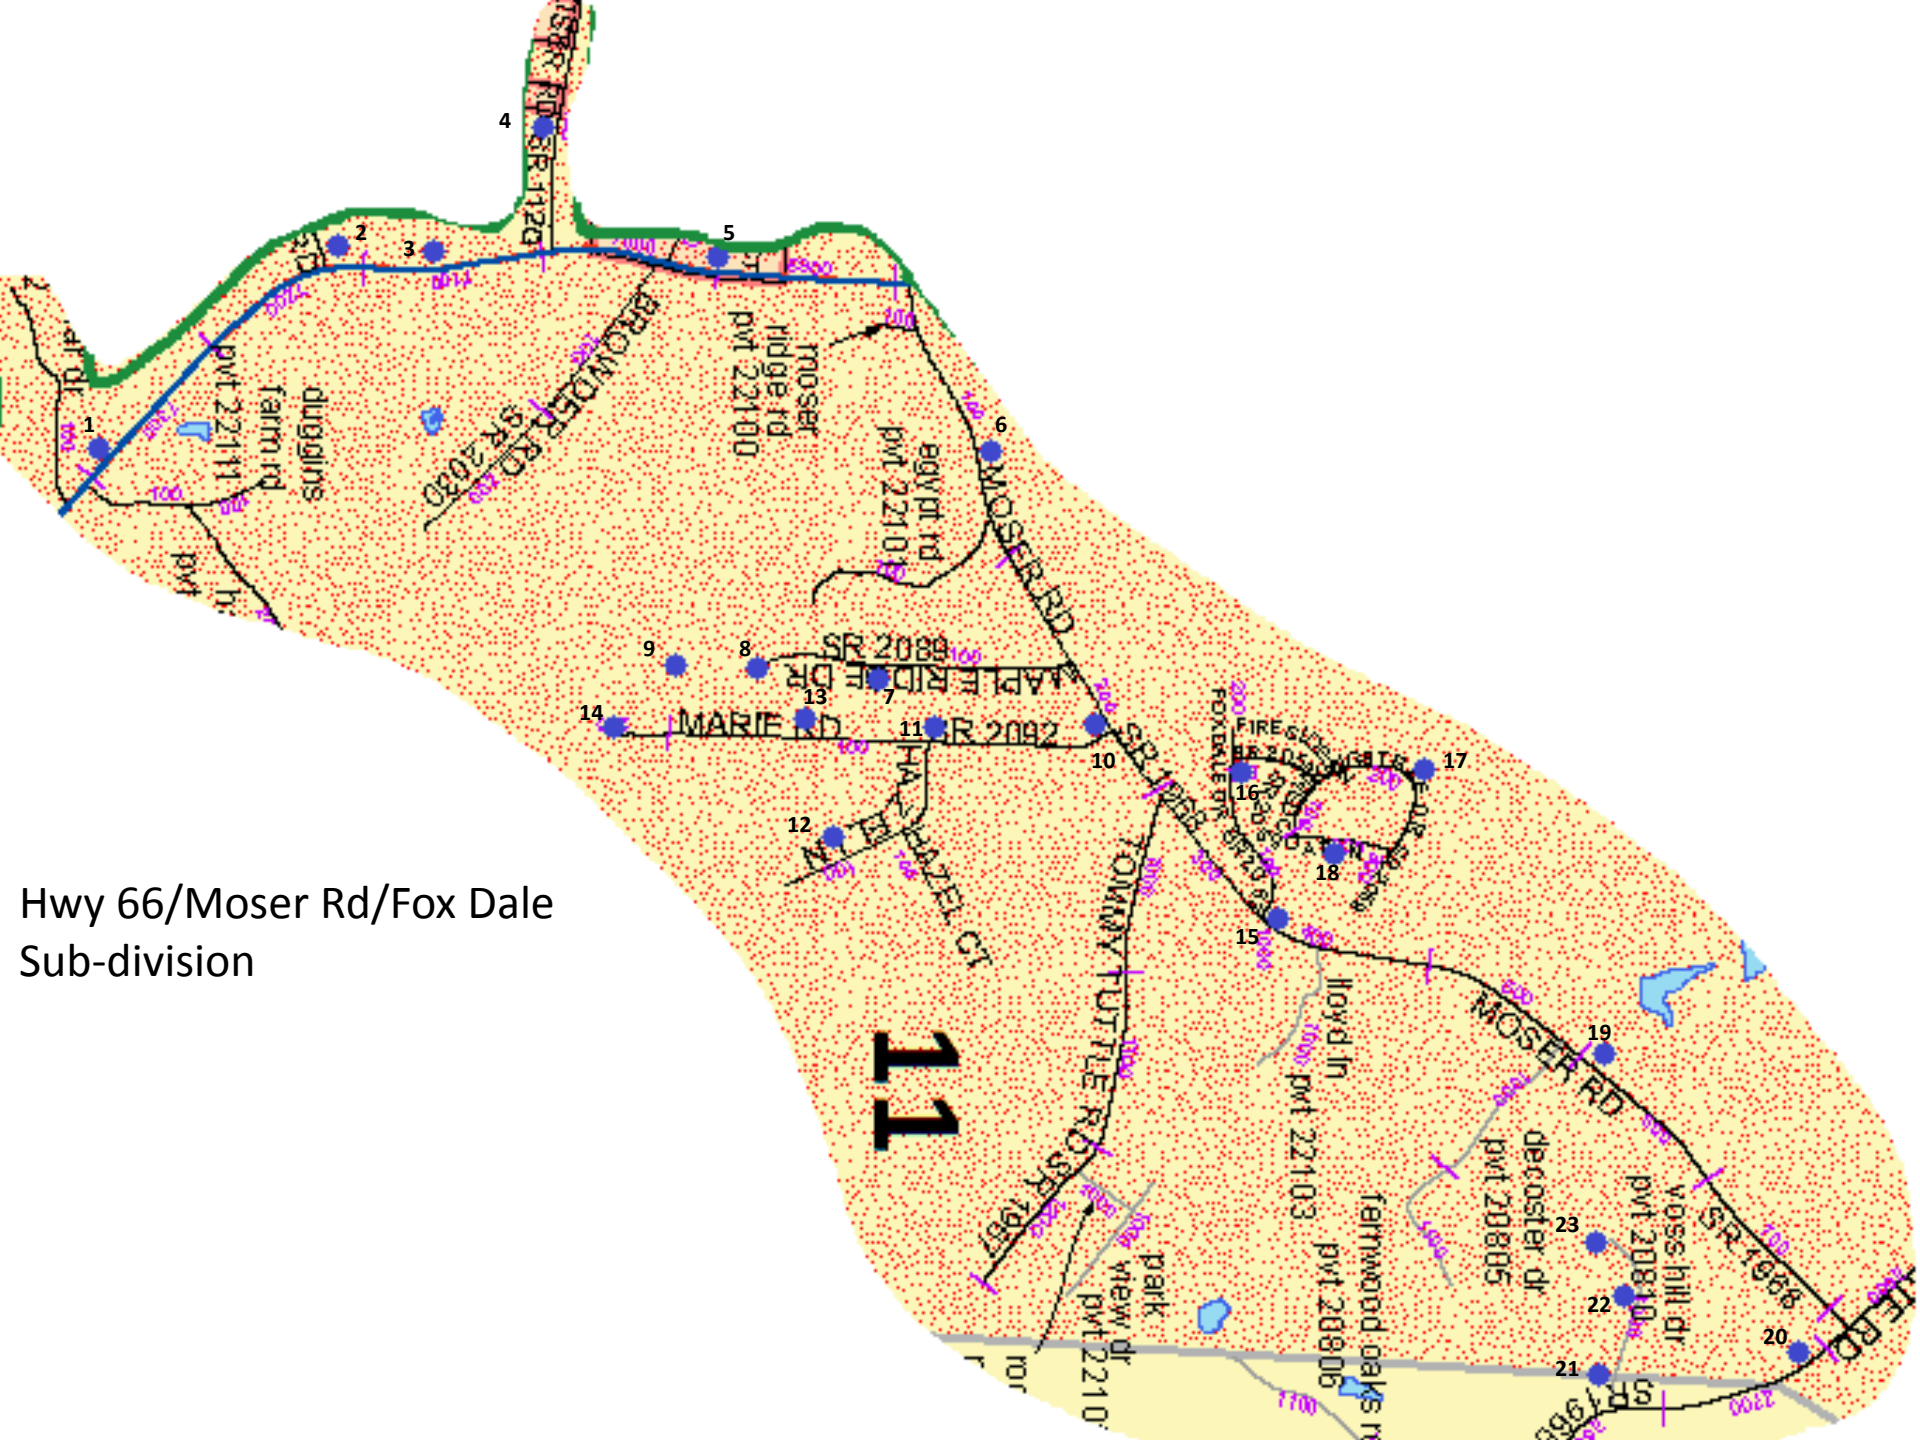

Jefferson Church Rd/Tuttle Rd/Sub-division off of Tuttle Rd area

Spainhour Mill Rd area

Newsome/Meadowbrook/Calloway Rd area

S. Main/Spainhour/Kirby/
E. Dalton/Dunwoody Sub-division area

W. Dalton/Trinity Church/White Rd/Meadowbrook/Pilot View Dr. Sub-division/Cotswald Sub-division

N.Main/Hartgrove/E.King/Brown/Helsabeck/
Mountain View/North Hampton Sub-
division/Glen Oaks Sub-division/High
Meadows Sub-division/

Mountain View Rd/North Ridge Sub-
division/Wood Creek Sub-division/

Hwy 66/Retail Cir
Shopping
Center/Timberline Sub-
division

Hwy 66/Moser Rd/Fox Dale
Sub-division

11

Hwy 66/Mountain View Rd/Mountain View Ch Rd/Twin Oaks Sub-division