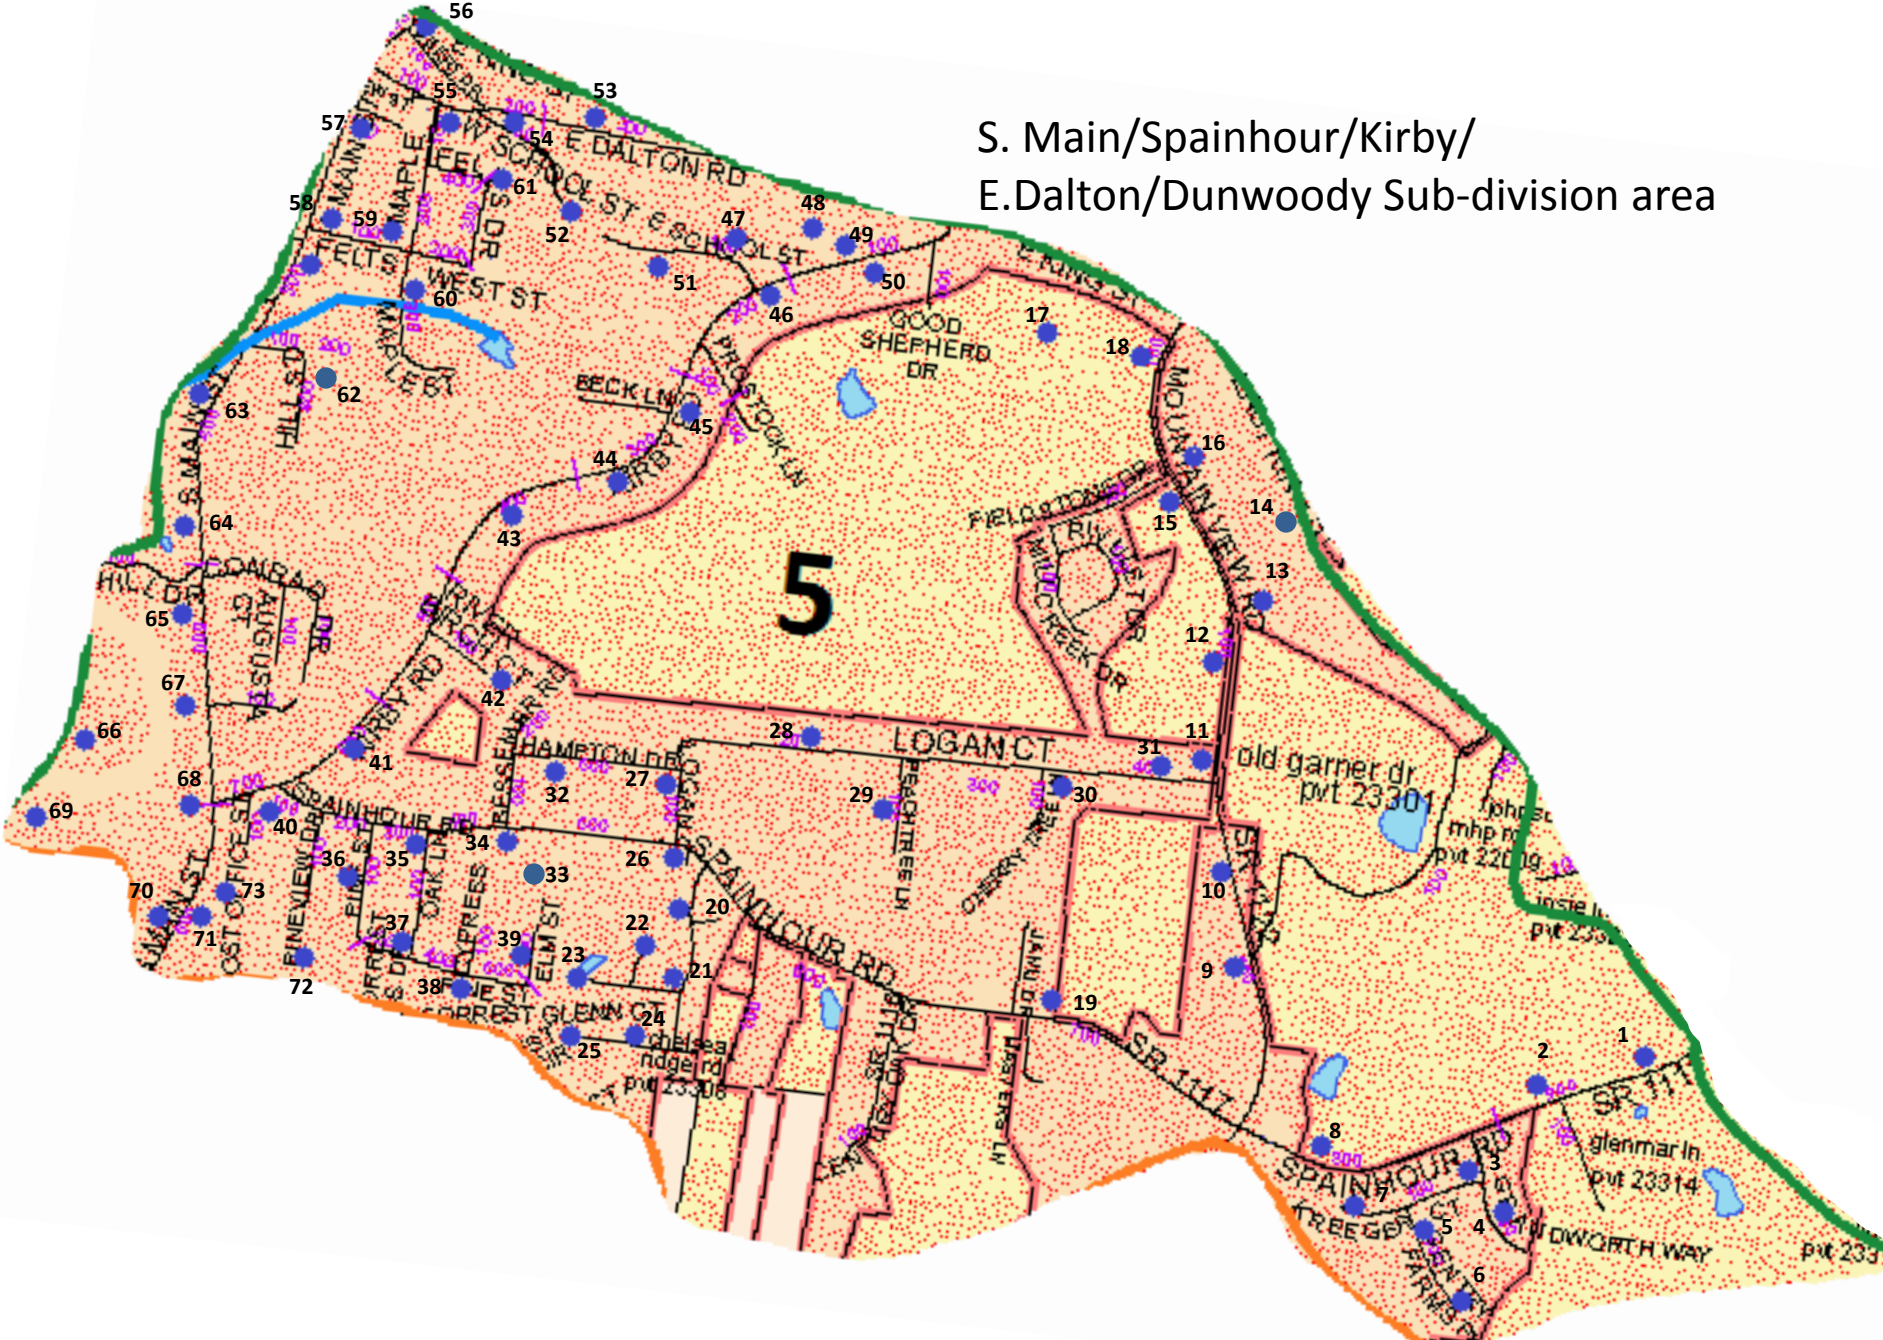

Jefferson Church Rd/Tuttle Rd/Sub-division off of Tuttle Rd area

Spainhour Mill Rd area

Newsome/Meadowbrook/Calloway Rd area

S. Main/Spainhour/Kirby/
E. Dalton/Dunwoody Sub-division area

W. Dalton/Trinity Church/White Rd/Meadowbrook/Pilot View Dr. Sub-division/Cotswald Sub-division

N.Main/Hartgrove/E.King/Brown/Helsabeck/
Mountain View/North Hampton Sub-
division/Glen Oaks Sub-division/High
Meadows Sub-division/

Mountain View Rd/North Ridge Sub-
division/Wood Creek Sub-division/

Hwy 66/Retail Cir
Shopping
Center/Timberline Sub-
division

Hwy 66/Moser Rd/Fox Dale
Sub-division

11

Hwy 66/Mountain View Rd/Mountain View Ch Rd/Twin Oaks Sub-division