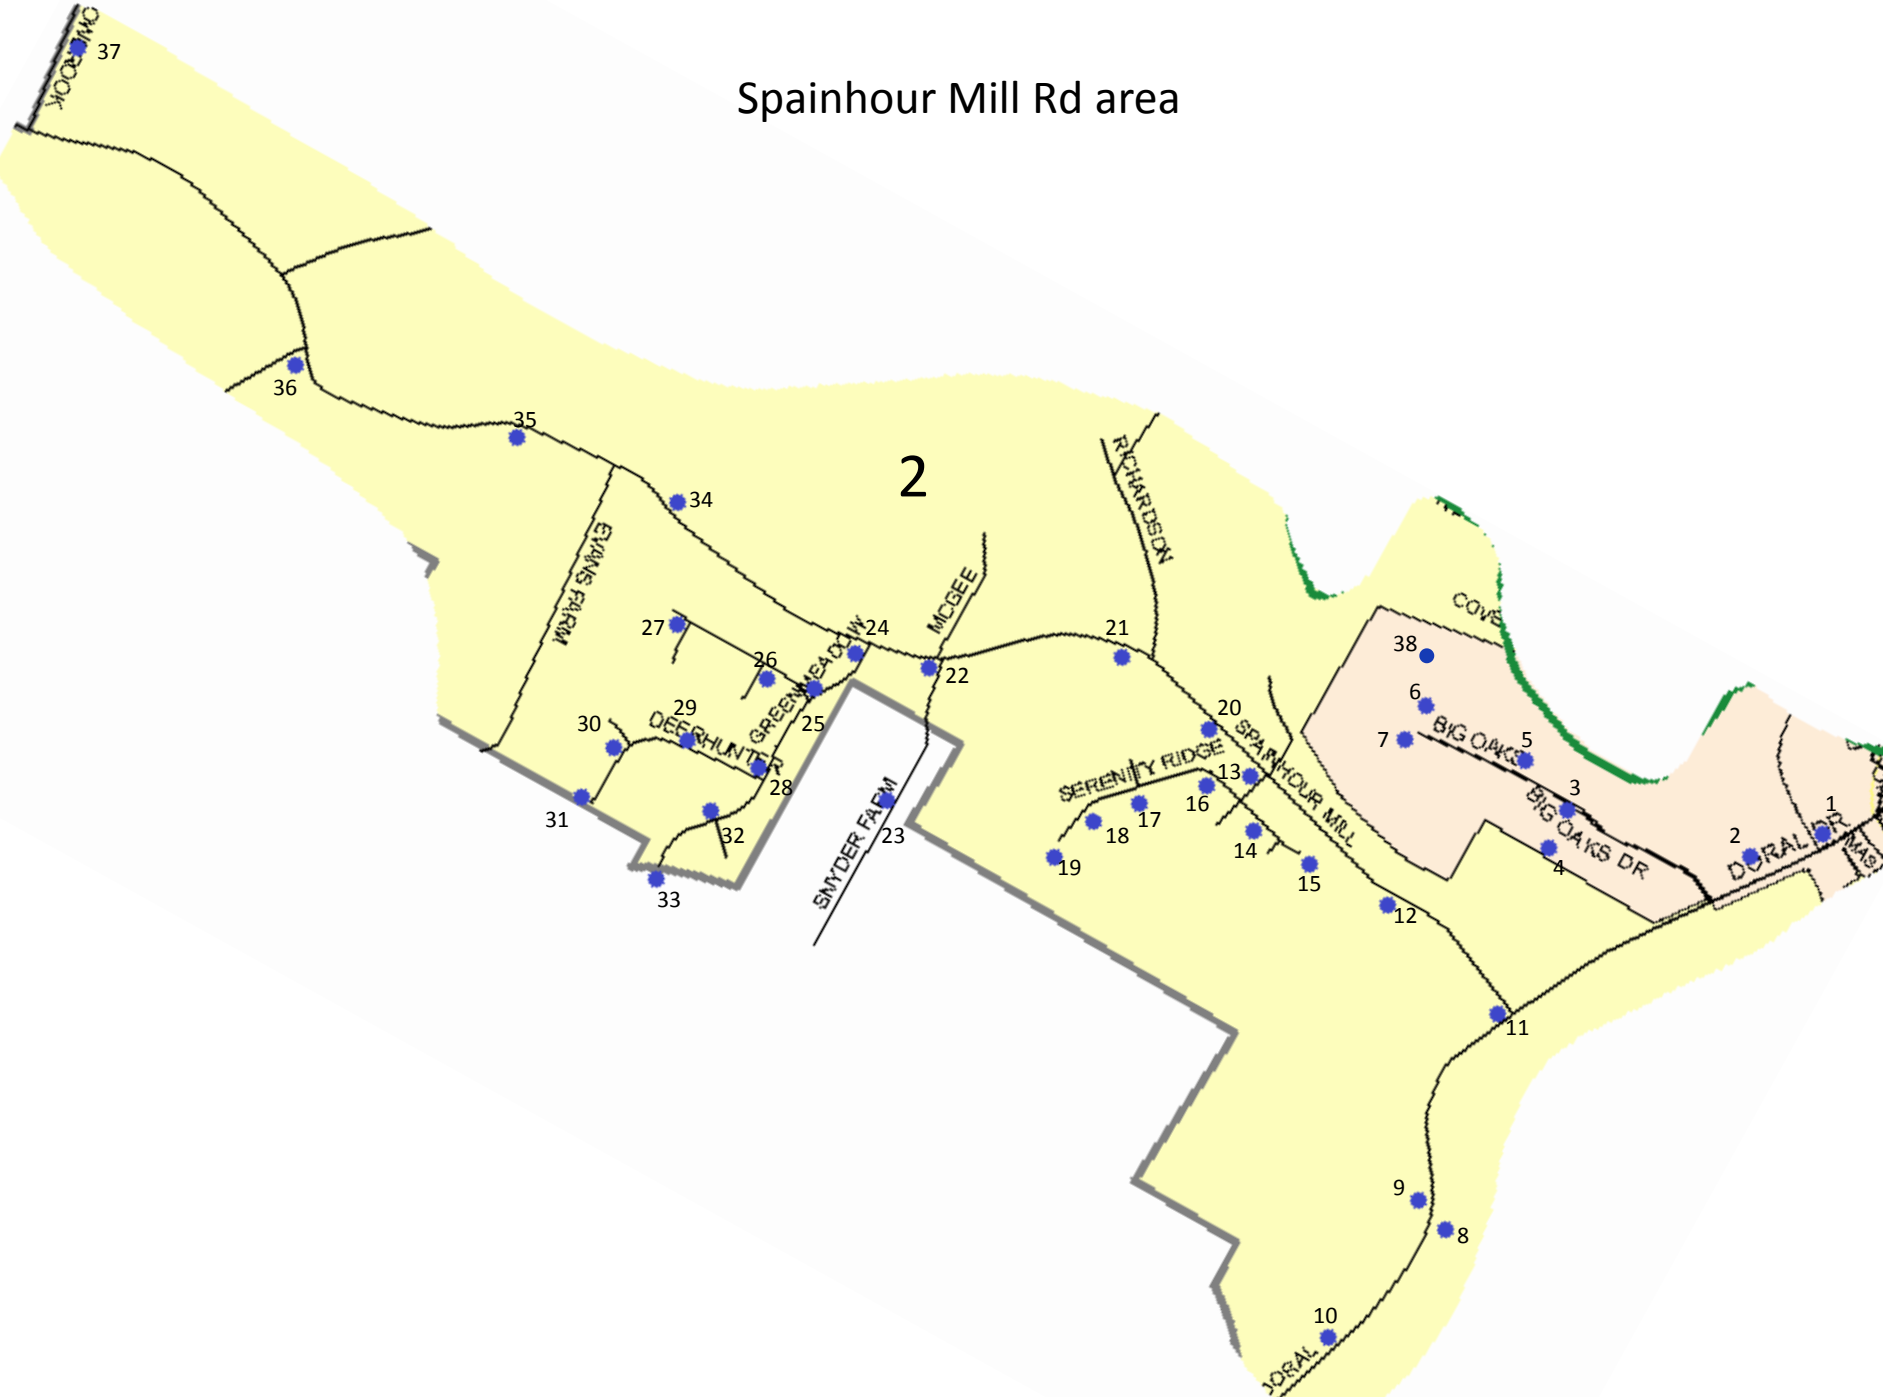

Jefferson Church Rd/Tuttle Rd/Sub-division off of Tuttle Rd area

Spainhour Mill Rd area

Newsome/Meadowbrook/Calloway Rd area

S. Main/Spainhour/Kirby/
E. Dalton/Dunwoody Sub-division area

W. Dalton/Trinity Church/White Rd/Meadowbrook/Pilot View Dr. Sub-division/Cotswald Sub-division

N.Main/Hartgrove/E.King/Brown/Helsabeck/
Mountain View/North Hampton Sub-
division/Glen Oaks Sub-division/High
Meadows Sub-division/

Mountain View Rd/North Ridge Sub-
division/Wood Creek Sub-division/

Hwy 66/Retail Cir
Shopping
Center/Timberline Sub-
division

Hwy 66/Moser Rd/Fox Dale
Sub-division

11

Hwy 66/Mountain View Rd/Mountain View Ch Rd/Twin Oaks Sub-division