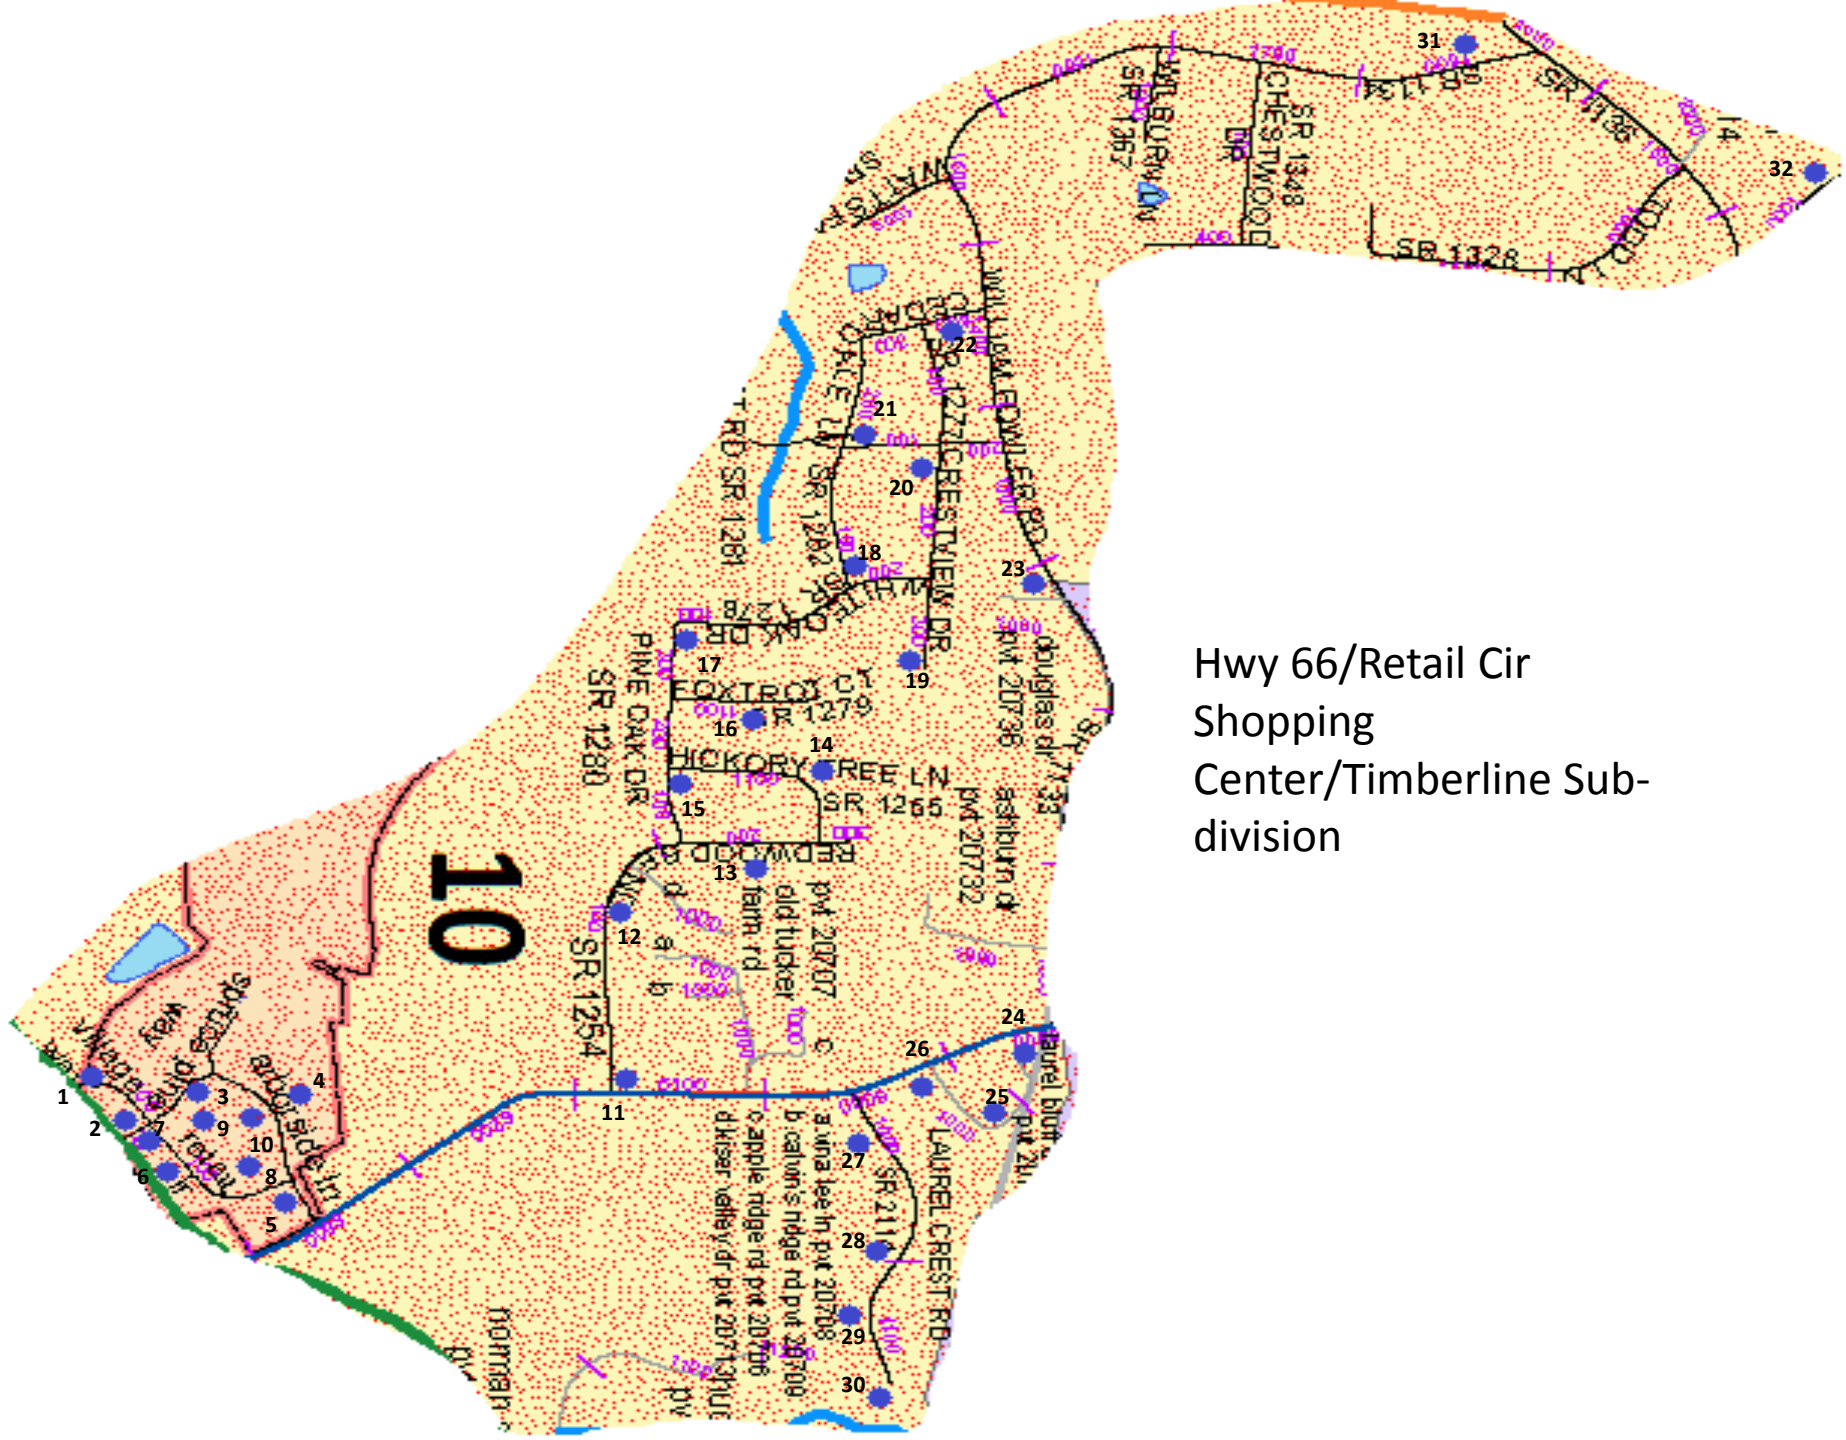

Jefferson Church Rd/Tuttle Rd/Sub-division off of Tuttle Rd area

Spainhour Mill Rd area

Newsome/Meadowbrook/Calloway Rd area

S. Main/Spainhour/Kirby/
E. Dalton/Dunwoody Sub-division area

W. Dalton/Trinity Church/White Rd/Meadowbrook/Pilot View Dr. Sub-division/Cotswald Sub-division

N.Main/Hartgrove/E.King/Brown/Helsabeck/
Mountain View/North Hampton Sub-
division/Glen Oaks Sub-division/High
Meadows Sub-division/

Mountain View Rd/North Ridge Sub-
division/Wood Creek Sub-division/

Hwy 66/Retail Cir
Shopping
Center/Timberline Sub-
division

Hwy 66/Moser Rd/Fox Dale
Sub-division

11

Hwy 66/Mountain View Rd/Mountain View Ch Rd/Twin Oaks Sub-division