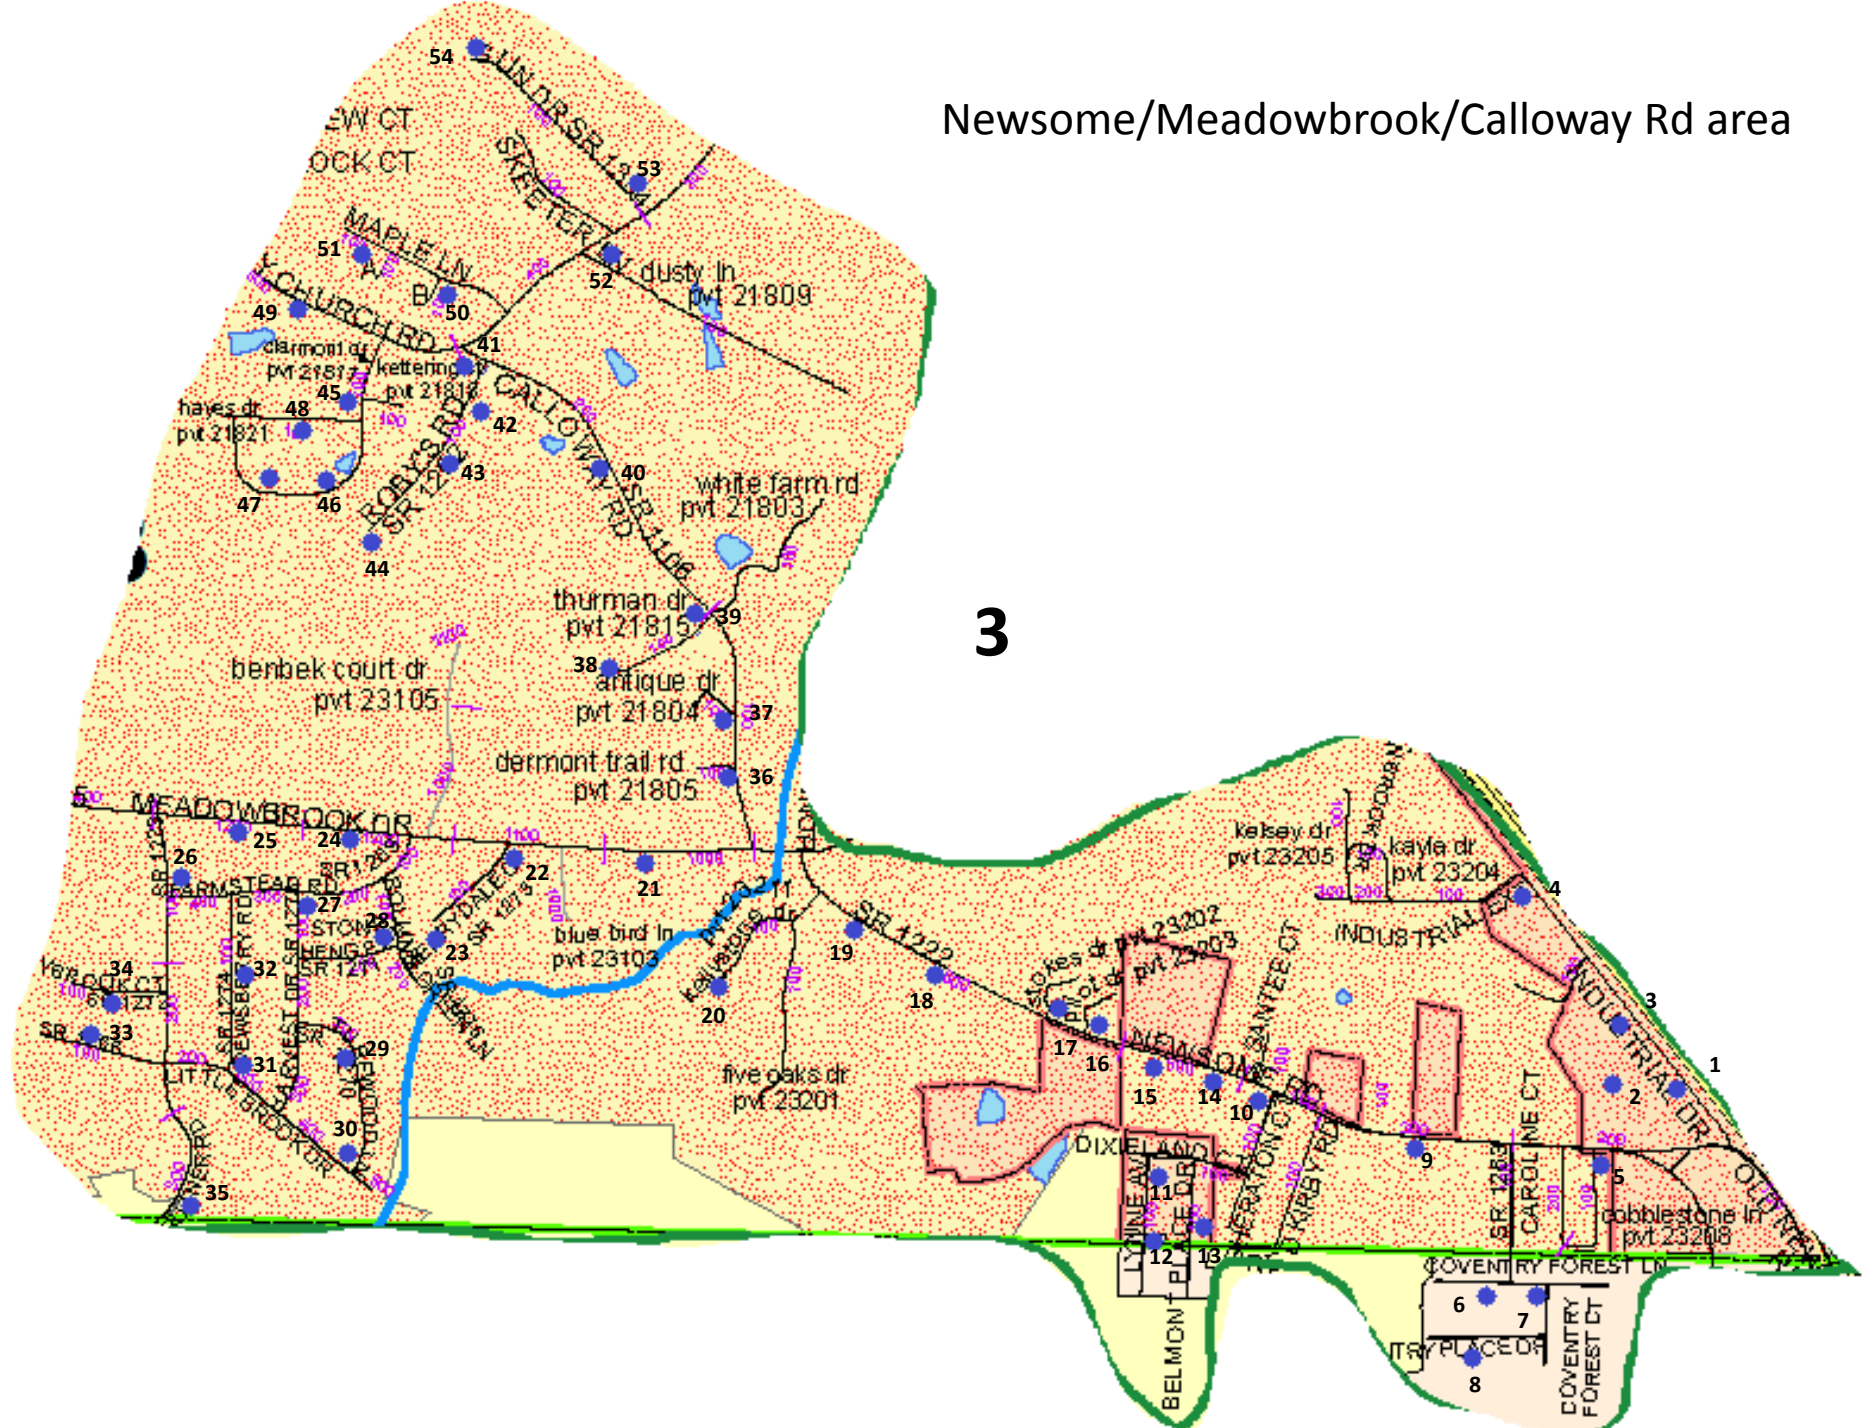

Jefferson Church Rd/Tuttle Rd/Sub-division off of Tuttle Rd area

Spainhour Mill Rd area

Newsome/Meadowbrook/Calloway Rd area

S. Main/Spainhour/Kirby/
E. Dalton/Dunwoody Sub-division area

W. Dalton/Trinity Church/White Rd/Meadowbrook/Pilot View Dr. Sub-division/Cotswald Sub-division

N.Main/Hartgrove/E.King/Brown/Helsabeck/
Mountain View/North Hampton Sub-
division/Glen Oaks Sub-division/High
Meadows Sub-division/

Mountain View Rd/North Ridge Sub-
division/Wood Creek Sub-division/

Hwy 66/Retail Cir
Shopping
Center/Timberline Sub-
division

Hwy 66/Moser Rd/Fox Dale
Sub-division

11

Hwy 66/Mountain View Rd/Mountain View Ch Rd/Twin Oaks Sub-division