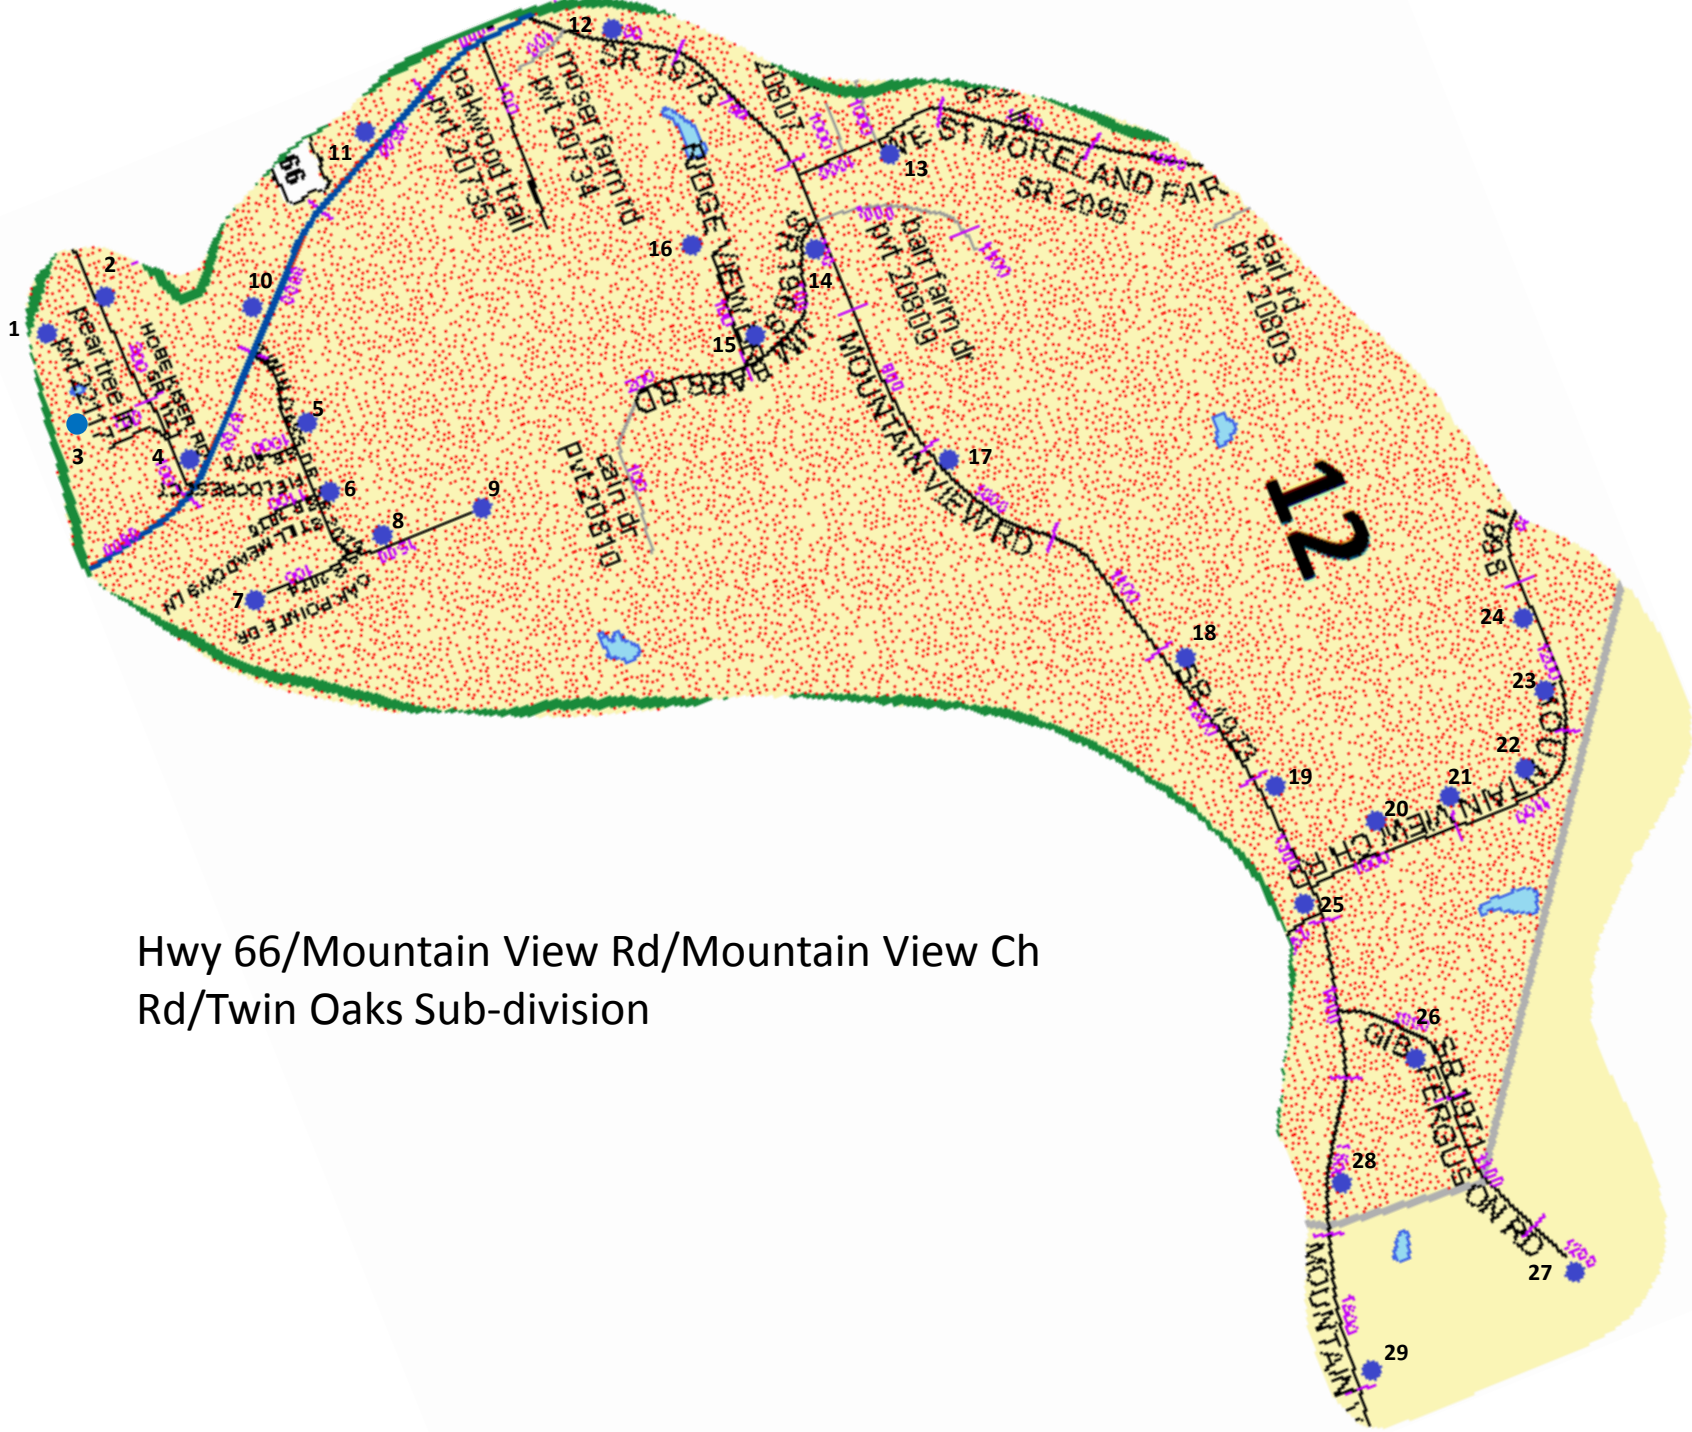

Jefferson Church Rd/Tuttle Rd/Sub-division off of Tuttle Rd area

Spainhour Mill Rd area

Newsome/Meadowbrook/Calloway Rd area

S. Main/Spainhour/Kirby/
E. Dalton/Dunwoody Sub-division area

W. Dalton/Trinity Church/White Rd/Meadowbrook/Pilot View Dr. Sub-division/Cotswald Sub-division

N.Main/Hartgrove/E.King/Brown/Helsabeck/
Mountain View/North Hampton Sub-
division/Glen Oaks Sub-division/High
Meadows Sub-division/

Mountain View Rd/North Ridge Sub-
division/Wood Creek Sub-division/

Hwy 66/Retail Cir
Shopping
Center/Timberline Sub-
division

Hwy 66/Moser Rd/Fox Dale
Sub-division

11

Hwy 66/Mountain View Rd/Mountain View Ch Rd/Twin Oaks Sub-division