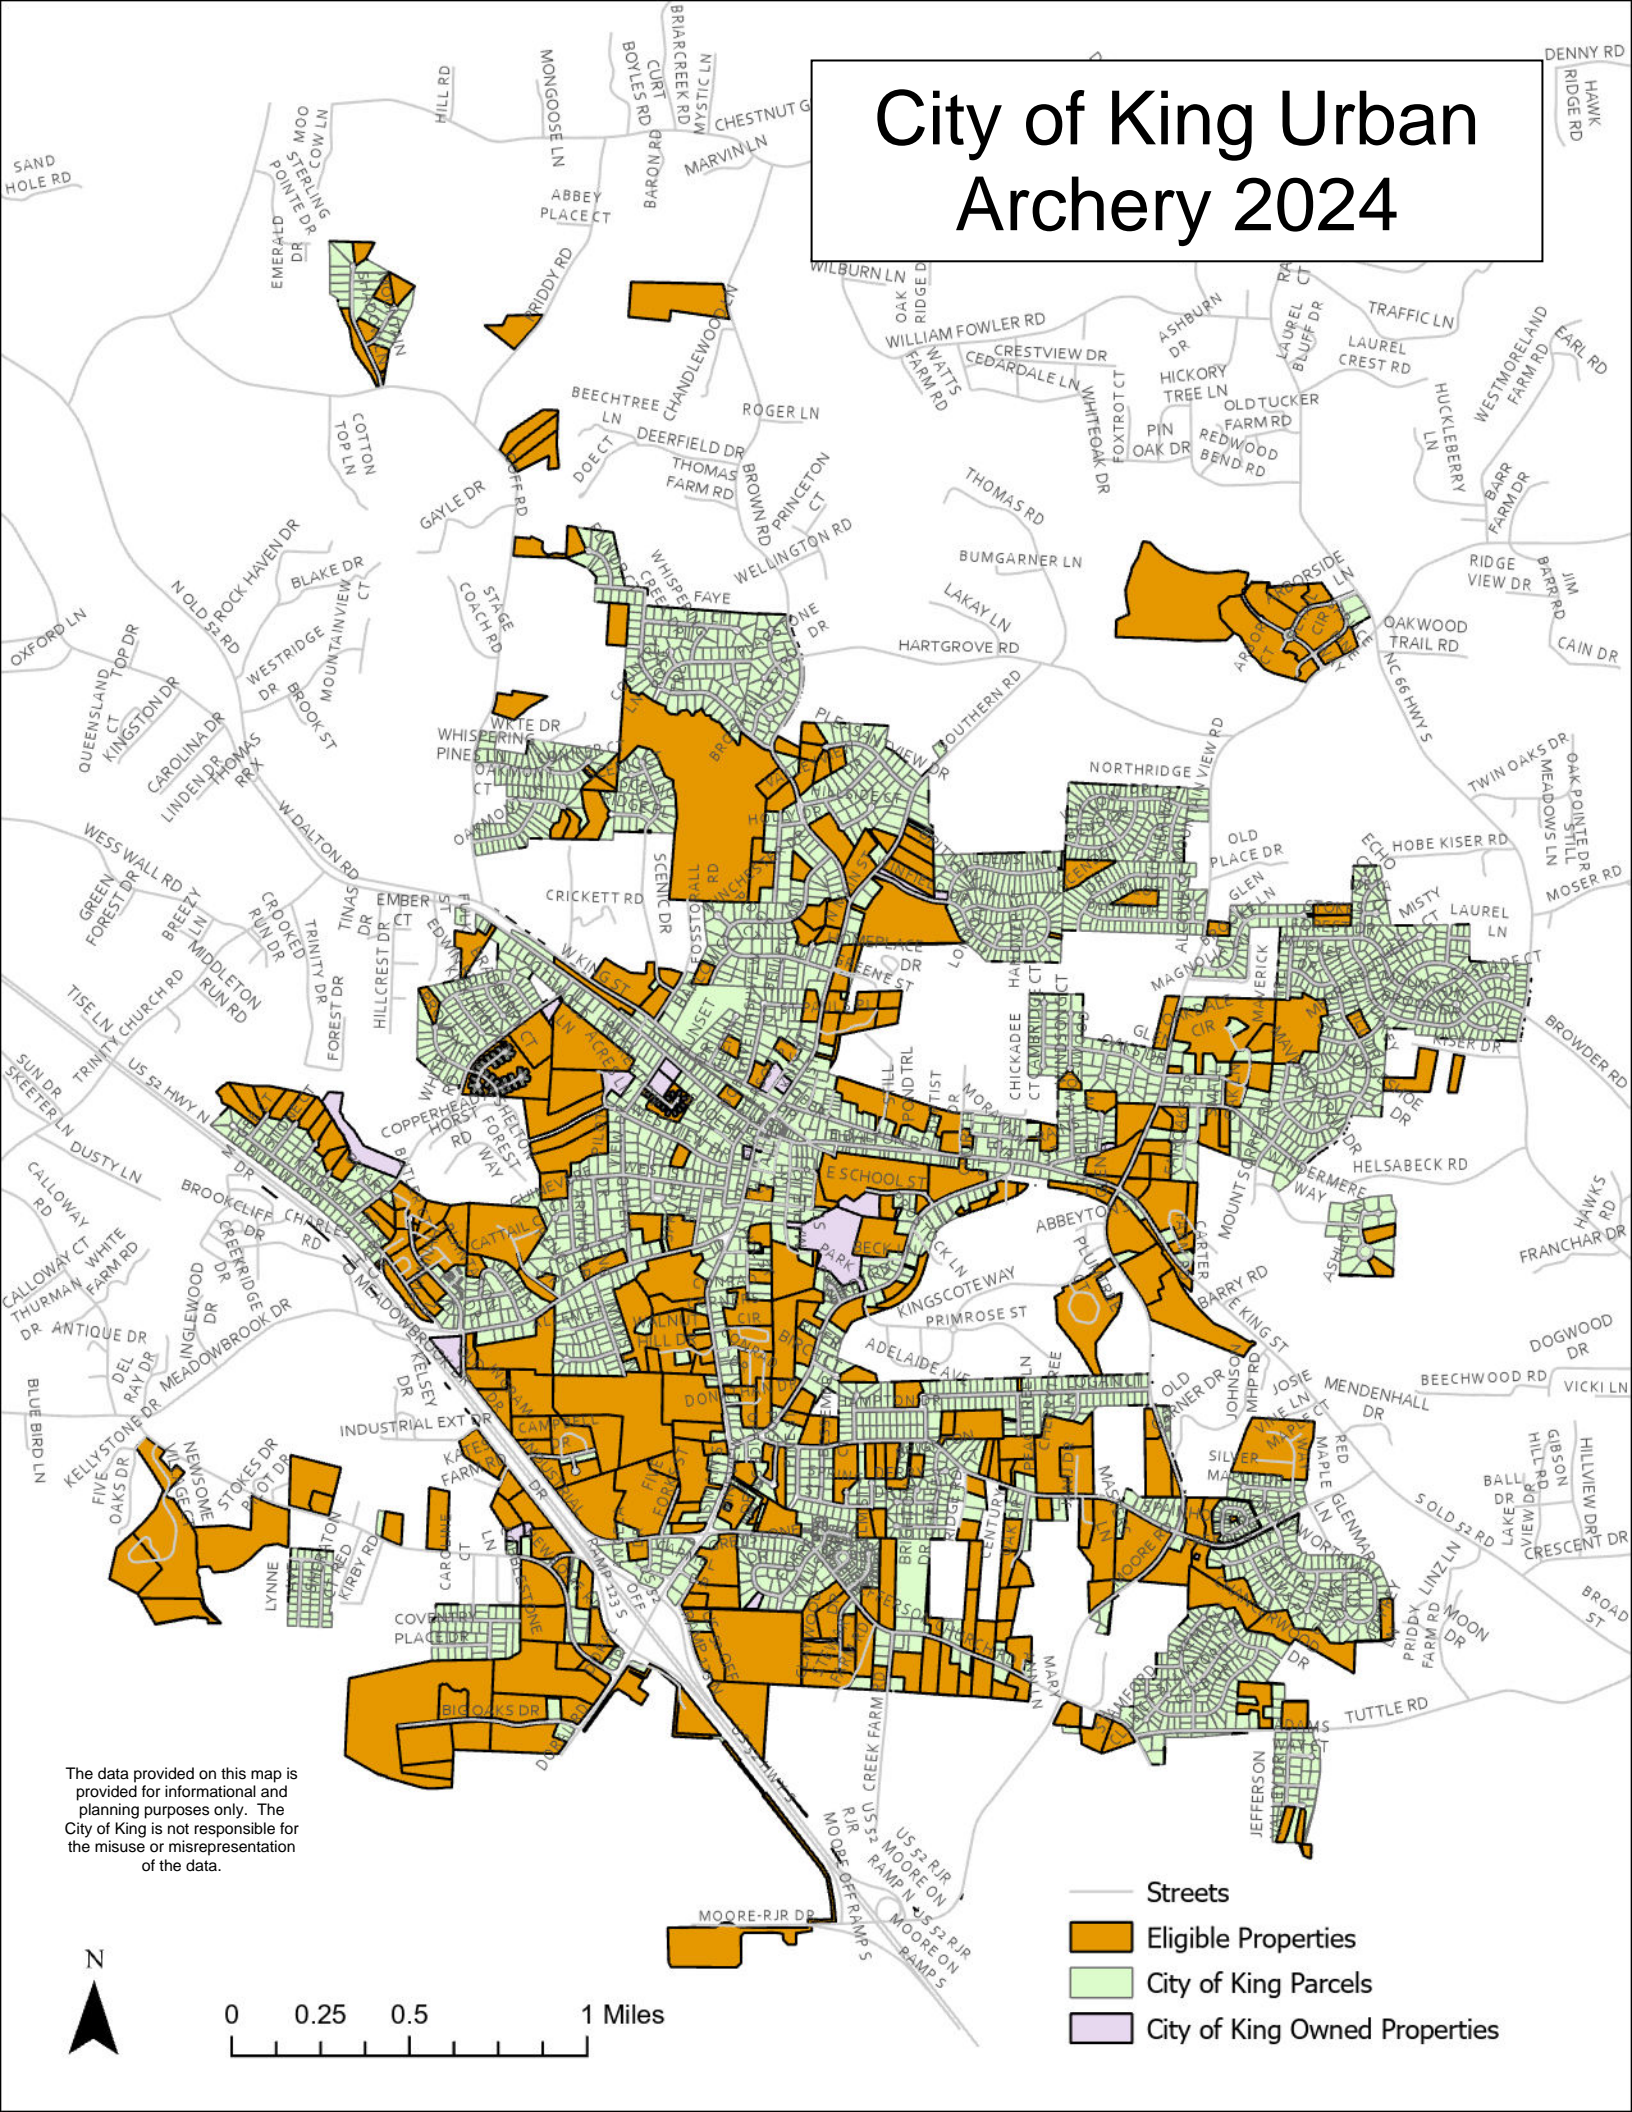

City of King Urban Archery 2024

The data provided on this map is provided for informational and planning purposes only. The City of King is not responsible for the misuse or misrepresentation of the data.

0 0.25 0.5 1 Miles